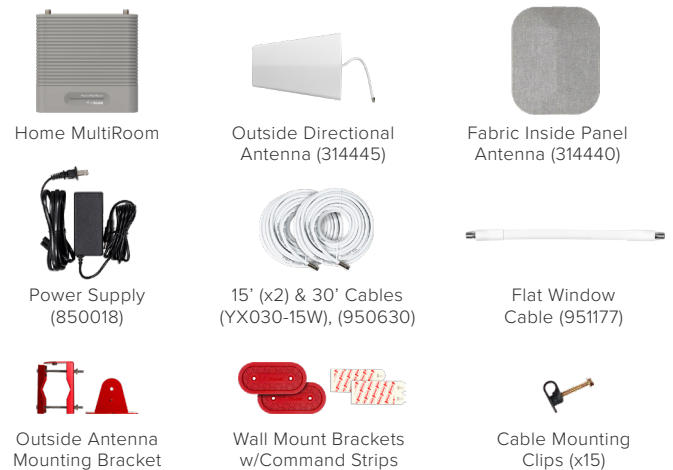

Kit Includes

Specifications

MODEL NUMBER	470144†	
FREQUENCIES	Band 12/17	700 MHz
	Band 13	700 MHz
	Band 5	850 MHz
	Band 4	1700/2100 MHz
	Band 25/2	1900 MHz
MAX GAIN	65 dB	
IMPEDANCE	75 Ohm	
POWER	110-240 V AC, 50-60 Hz, 8 W	
CONNECTORS	F-Female	
BOOSTER DIMENSIONS	6.5 x 6 x 2.625 in.	
BOOSTER WEIGHT	1.9 lbs.