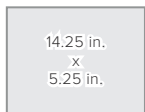

Inside Antenna Upgrade Kit
304447^{*}

Package Dimensions

14.25 L x 5.25 W x 11 H

FRONT

SIDE

TOP/BOTTOM

WEIGHT

MASTER CARTON: 25 L x 18 W x 16 H | 33 lbs.