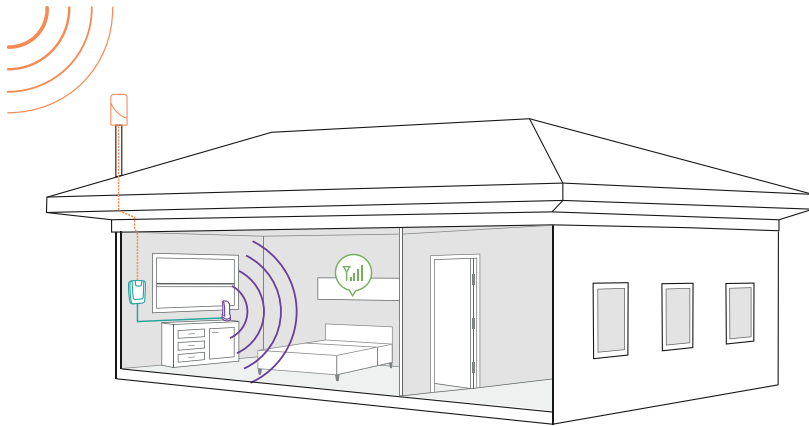

Kit Includes

Home 3G

Outside Panel Antenna (311141)

Inside Desktop Antenna (301211)

Power Supply (850011)

30' + 20' White Low Loss RG6 (75 Ohm) Coax Cables (950630 / 950620)

10" Flat Window Entry Cable (951177)

Installation

- 1 **Receives signal:** The powerful antenna reaches out to access a voice and 3G data signal, and delivers it to the booster.
- 2 **Boost signal:** The booster receives the signal, amplifies it, and serves as a relay between your phone and the nearest cell tower.
- 3 **Broadcasts signal:** Your devices get a stronger signal, and calls and data are fed through the booster back to the network.