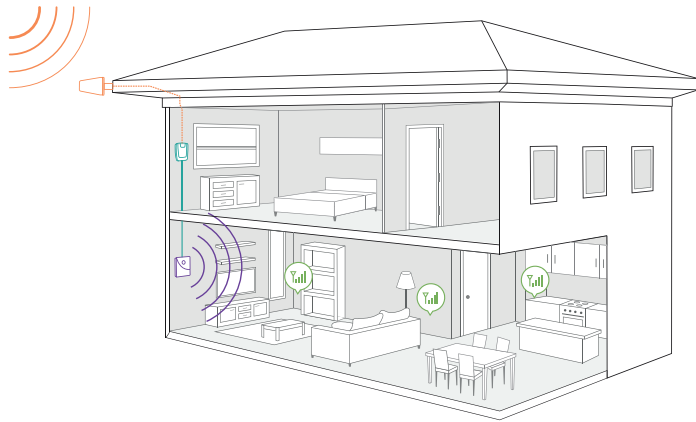

Inside Panel Antenna (311155)

Power Supply (850012)

(x2) 15' & (x1) 30' White Low Loss RG6 (75 Ohm) Coax Cable (950615-950630)

Flat Window Cable (951177)

Coverage Area

IF YOUR OUTSIDE SIGNAL IS	YOUR BOOSTED SIGNAL MAY BE
●●●● -89 AND LOWER About 5 bars	UP TO 5,000 sq. ft.
●●●● -90 dB About 3 to 4 bars	UP TO 3,500 sq. ft.
●●○○○ -100 dB About 1 to 2 bars	UP TO 1,000 sq. ft.
○○○○○ No existing	A signal booster likely will not work

Installation

- 1 Receives signal:** The powerful antenna reaches out to access a voice and 3G, 4G, and LTE data signal, and delivers it to the booster.
- 2 Boost signal:** The booster receives the signal, amplifies it, and serves as a relay between your phone and the nearest cell tower.
- 3 Broadcasts signal:** Your devices get a stronger signal, and calls and data are fed through the booster back to the network.