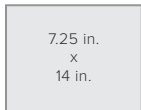

20 ft. White RG6 Low Loss Coax
950620*

F-Female to F-Female Barrel Connector
971129*

Package Dimensions

7.25 L x 14 W x 11 H

FRONT

SIDE

TOP/BOTTOM

WEIGHT

MASTER CARTON: 25 L x 20 W x 15 H | 39 lbs.

Support

2 Year Warranty from Purchase.

Website: <http://support.weboost.com>

Phone: +1 866 294 1660
Monday to Saturday

FOR PARTNER'S USE

* **WARNING:** Cancer and Reproductive Harm - www.P65Warnings.ca.gov.