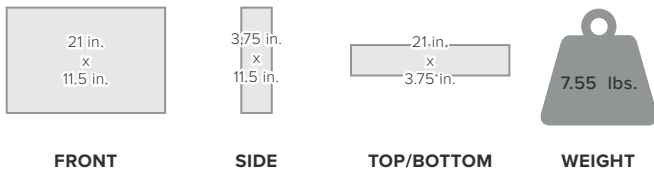

Package Dimensions

21 L x 11.5 W x 3.75 H

MASTER CARTON: 23 L x 19 W x 13 H | 41 lbs. | QTY 5

FOR PARTNER'S USE

470354_Drive-REACH-RV_SS_120921

Support

2-Year Warranty from Purchase.

Website: <http://support.weboost.com>