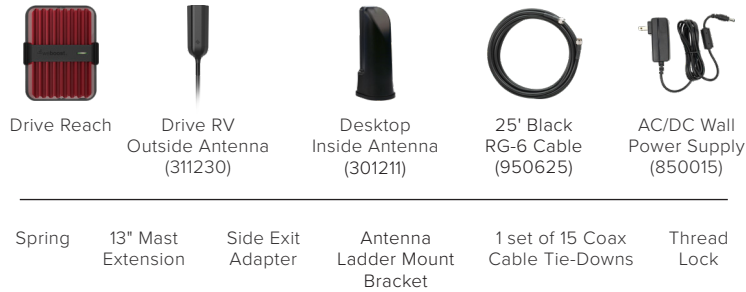

Drive Reach RV

SKU: 470354 MAP: \$519.99

FEATURES

- Modular antenna design for optimal positioning on RVs.
- Outside antenna fits universal CB mounts (3/8-24 thread).
- Spring base protects antenna from wind and low branches.
- Works with ALL phones and cellular devices on ALL carriers.
- Boosts cell signal in RVs when parked or while in motion.

- BOOSTS SIGNAL ON ALL AVAILABLE NETWORK SPEEDS
- FAST NETWORK SPEEDS
- UP TO +50 dB GAIN
- MULTI-USER WIRELESS BOOSTER

Kit Includes

About

The **Drive Reach RV** is a versatile, multi-user, in-vehicle cell signal booster—designed for use with all RV classes and towable trailers. Backed by up to 50 dB max gain, the Drive Reach RV delivers the strongest cell signal possible on all available network speeds. The enhanced outside antenna's modular design allows for custom setup and optimal positioning for signal reception. Whether parked or on the road, Drive Reach RV users experience fewer dropped calls, better voice quality, uninterrupted texts, faster data speeds, better streaming, and improved hotspot capability.

The Drive Reach RV kit comes with everything for DIY installation; including 25' of RG-6 extender cable for ideal booster placement within RVs of any size. With side-exit adapter and mounting hardware, the outside antenna fits universal CB-antenna mounts and exterior RV ladder poles. Drive Reach RV is compatible with all cell phones, hotspots, cellular-connected tablets, and other cell devices on all US mobile carriers—including Verizon, AT&T, and T-Mobile.

Like all weBoost boosters, the Drive Reach RV is FCC-approved and comes with a 2-year warranty.

Specifications

MODEL NUMBER	470354 ⁺	
FREQUENCIES	Band 12/17	700 MHz
	Band 13	700 MHz
	Band 5	850 MHz
	Band 4	1700/2100 MHz
	Band 25/2 [*]	1900 MHz
MAX GAIN	50 dB	
IMPEDANCE	50 Ohm	
POWER	12V, 1.8A	
CONNECTORS	SMA Male	
BOOSTER DIMENSIONS	6 x 4.5 x 1.5 in.	
BOOSTER WEIGHT	1.8 lbs	