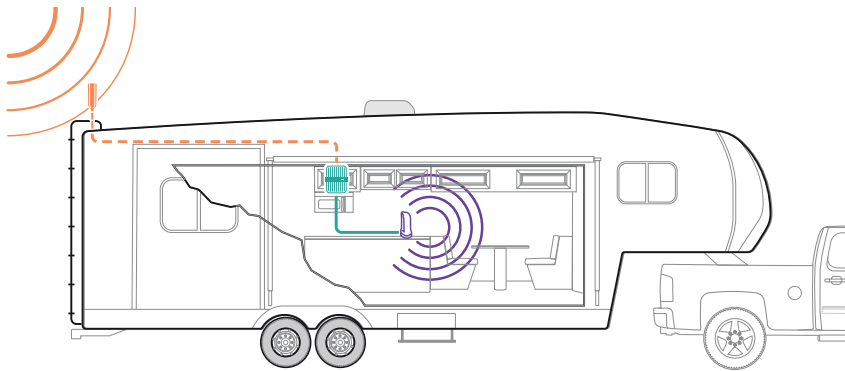

The Drive Reach RV kit comes with everything for DIY installation; including 25' of RG-6 extender cable for ideal booster placement within RVs of any size. With side-exit adapter and mounting hardware, the outside antenna fits universal CB-antenna mounts and exterior RV ladder poles. Drive Reach RV is compatible with all cell phones, hotspots, cellular-connected tablets, and other cell devices on all US mobile carriers—including Verizon, AT&T, and T-Mobile.

Like all weBoost boosters, the Drive Reach RV is FCC-approved and comes with a 2-year warranty.

Specifications

MODEL NUMBER	470354 ⁺	
FREQUENCIES	Band 12/17	700 MHz
	Band 13	700 MHz
	Band 5	850 MHz
	Band 4	1700/2100 MHz
	Band 25/2 [*]	1900 MHz
MAX GAIN	50 dB	
IMPEDANCE	50 Ohm	
POWER	12V, 1.8A	
CONNECTORS	SMA Male	
BOOSTER DIMENSIONS	6 x 4.5 x 1.5 in.	
BOOSTER WEIGHT	1.8 lbs	

^{*}New frequency band utilized by Drive Reach RV

Installation

- 1 Receives signal:** The powerful antenna reaches out to access a voice and data signal, and delivers it to the booster.
- 2 Boost signal:** The booster receives the signal, amplifies it, and serves as a relay between your phone and the nearest cell tower.
- 3 Broadcasts signal:** Your devices get a stronger signal, and calls and data are fed through the booster back to the network.