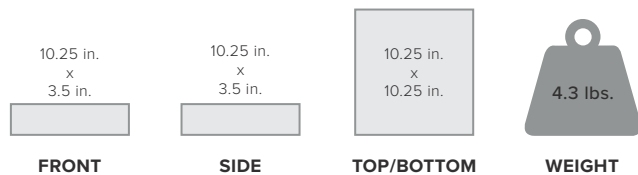

Specifications

MODEL NUMBER	470254 ⁺	
FREQUENCIES	Band 12/17	700 MHz
	Band 13	700 MHz
	Band 5	850 MHz
	Band 4	1700/2100 MHz
	Band 25*/2	1900 MHz
MAX GAIN	50 dB	
IMPEDANCE	50 Ohm	
POWER	12V 1.8A	
CONNECTORS	SMA Female	
BOOSTER DIMENSIONS	6 x 4.5 x 1.5 in.	
BOOSTER WEIGHT	1.80 lbs.	

Available Accessories

Drive Reach
Soft Install Kit
318406*

Package Dimensions

10.25 L x 10.25 W x 3.5 H

MASTER CARTON: 22 L x 18 W x 12.5 H | 45.4 lbs. | QTY 10

Support

2-Year Warranty from Purchase.

Website: <http://support.weboost.com>