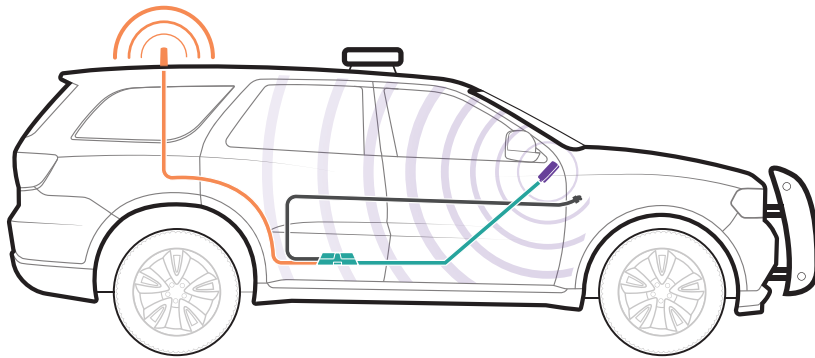

O-ring sealant

About

The **Drive Reach Fleet** is weBoost's most powerful, in-vehicle cell signal booster yet. Designed for use in law enforcement, government, or commercial fleet vehicles, Drive Reach Fleet delivers a game-changing level of uplink output power—up to 29.5 dBm.

*New frequency band utilized by Drive Reach.

Installation

- 1 Receives signal:** The powerful antenna reaches out to access voice and data signals, and deliver them to the booster.
- 2 Boost signal:** The booster receives the signal, amplifies it, and serves as a relay between your phone and the nearest cell tower.
- 3 Broadcasts signal:** Your devices get a stronger signal, and calls and data are fed through the booster back to the network.