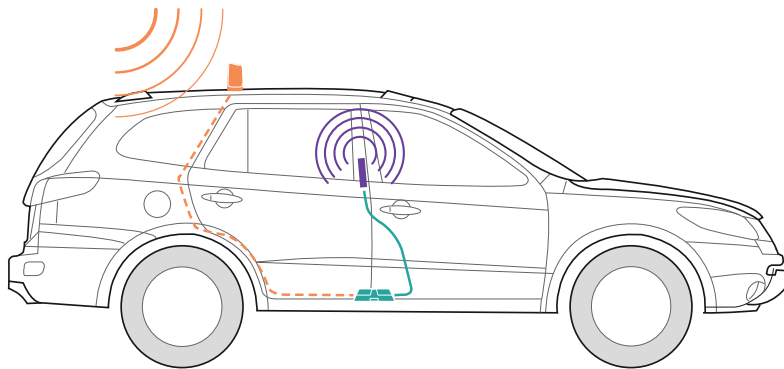

The sleek, metallic red exterior of the Drive Reach isn't just for show. The unique fin design increases surface area ensuring peak performance. Reliable SMA connections on the booster make secure antenna installation a snap. With its enhanced cellular coverage, enjoy fewer dropped calls, better voice quality, faster data speeds, and extended battery life.

Drive Reach simultaneously boosts cell signal for multiple users. Easy-to-follow instructions make tool-free installation a breeze. Plug the Drive Reach into the car's power supply, place the magnetic roof antenna, and get on the road to better signal.

[†]New frequency band utilized by Drive Reach.

Installation

- 1 Receives signal:** The powerful antenna reaches out to access voice and data signals. Then delivers them to the booster.
- 2 Boost signal:** The booster receives the signal, amplifies it, and serves as a relay between your phone and the nearest cell tower.
- 3 Broadcasts signal:** Your devices get a stronger signal, and calls and data are fed through the booster back to the network.